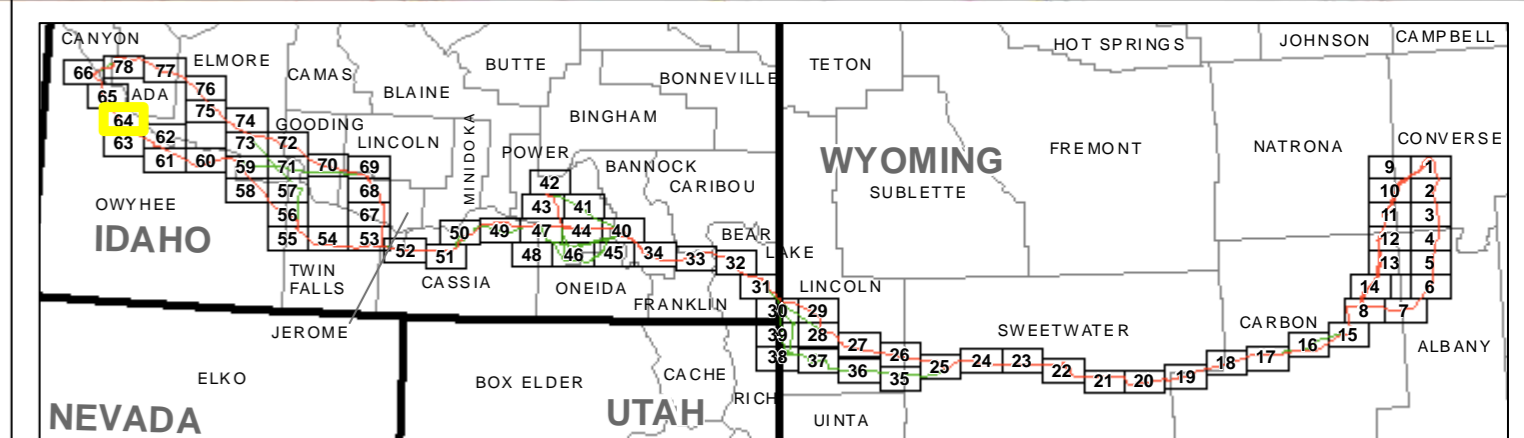

**Map as of 12/11/2008.
Information subject to change.**