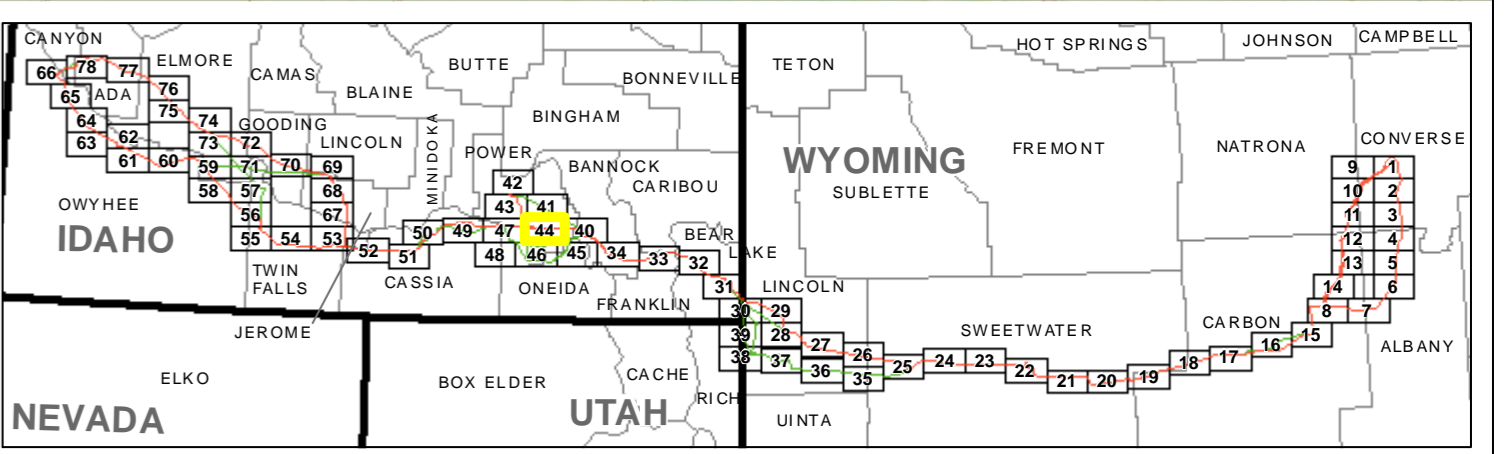

**GATEWAY WEST
TRANSMISSION LINE PROJECT
WYOMING - IDAHO**

**Map 44 of 78
COUNTIES: Oneida, Power**

1. **STUDY CORRIDORS**
2. Approximate Substation Location
   - Proposed Corridor
   - Alternative Corridor
   - Parcel

1. **Other Features**
2. City
   - Interstate
   - Highway
   - Road
   - Other Road
   - State Boundary
3. NGS USA Topographic Maps
4. **Map as of 12/11/2008.
   Information subject to change.**